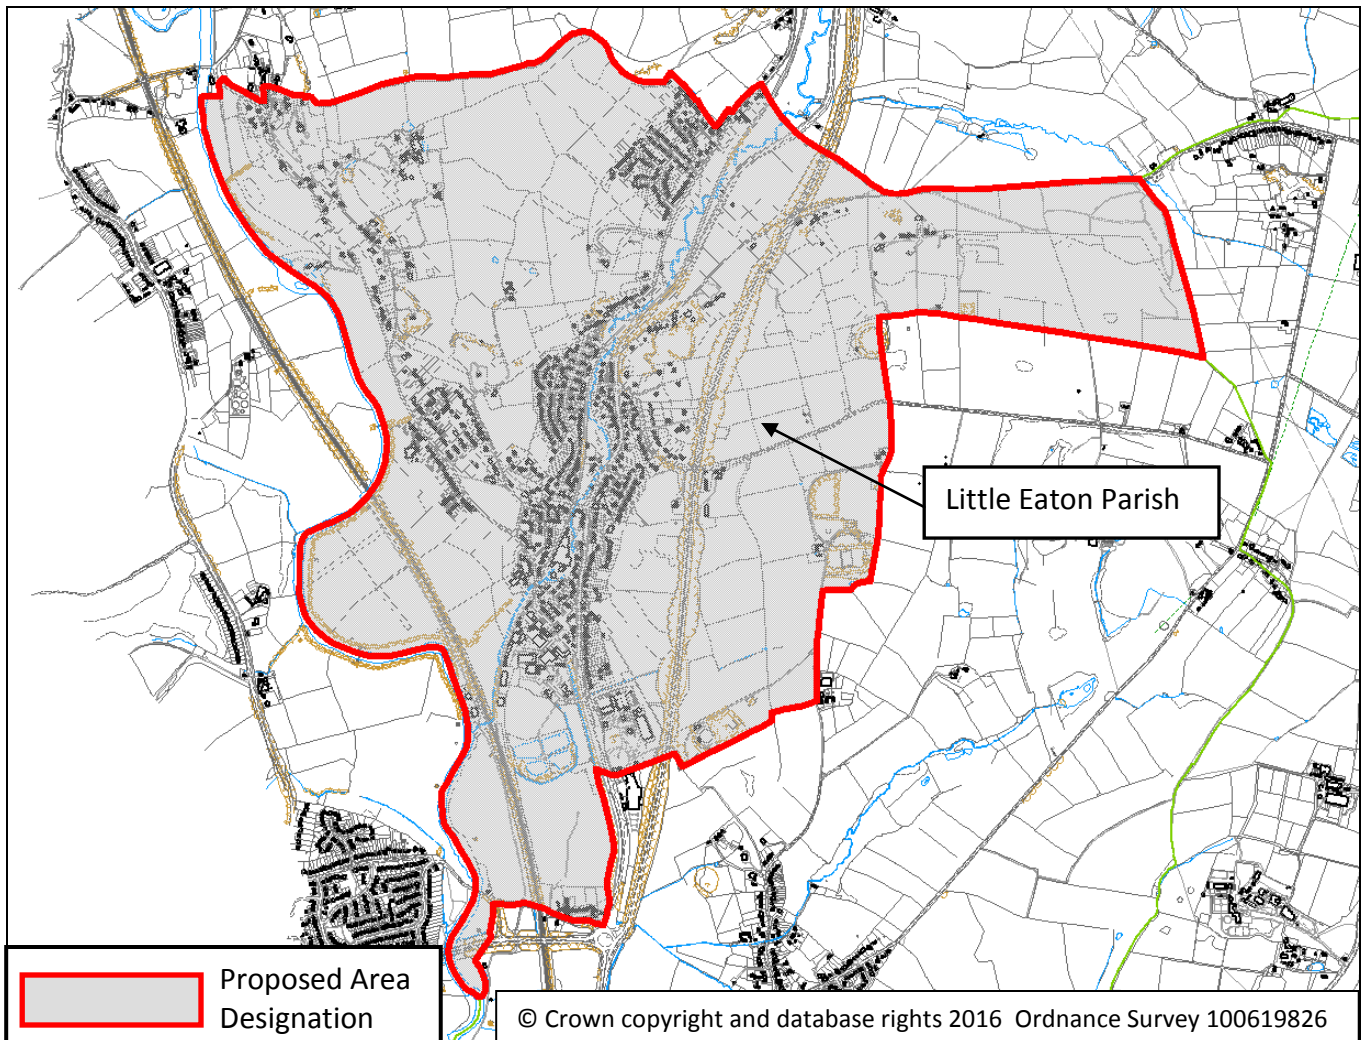

APPLICATION TO DESIGNATE A NEIGHBOURHOOD AREA

Submitted by Little Eaton Parish Council

HAVE YOUR SAY ON THE PROPOSED NEIGHBOURHOOD AREA
CONSULTATION RUNS BETWEEN 11th MAY AND 8th JUNE 2017

Please return your response via: